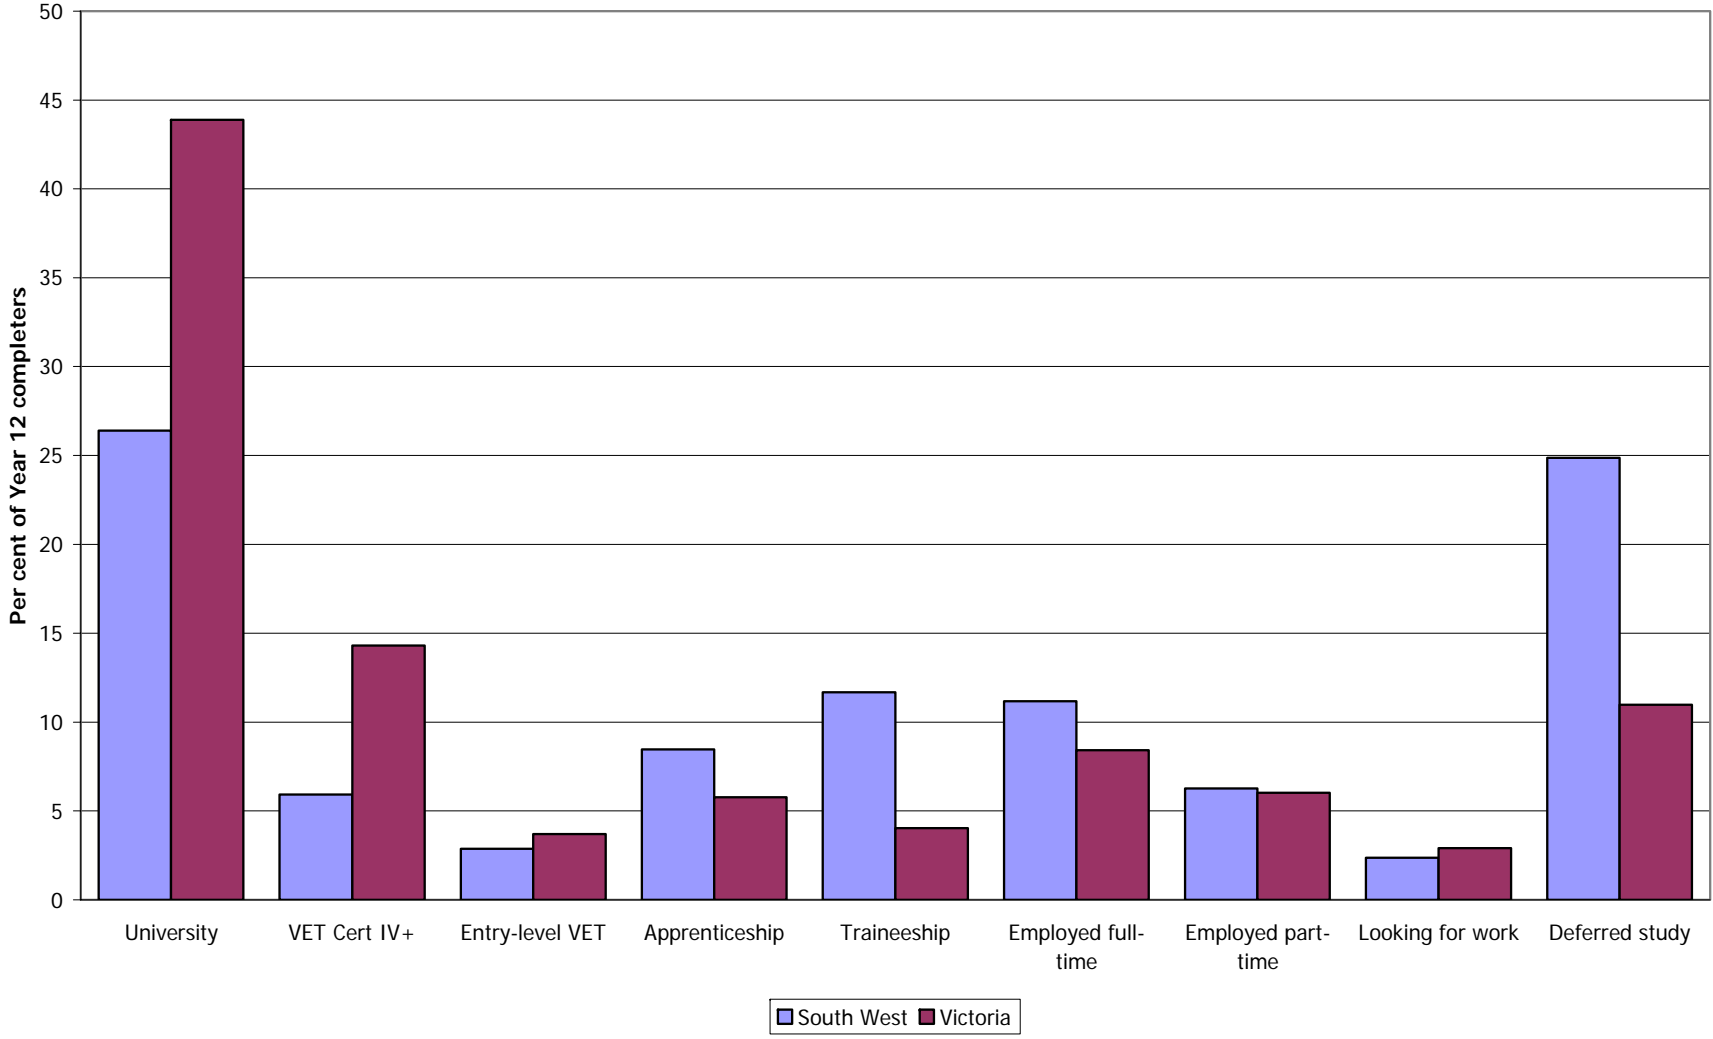

Figure 2 Destinations of 2007 Year 12 completers, showing deferrals, South West LLEN and Victoria