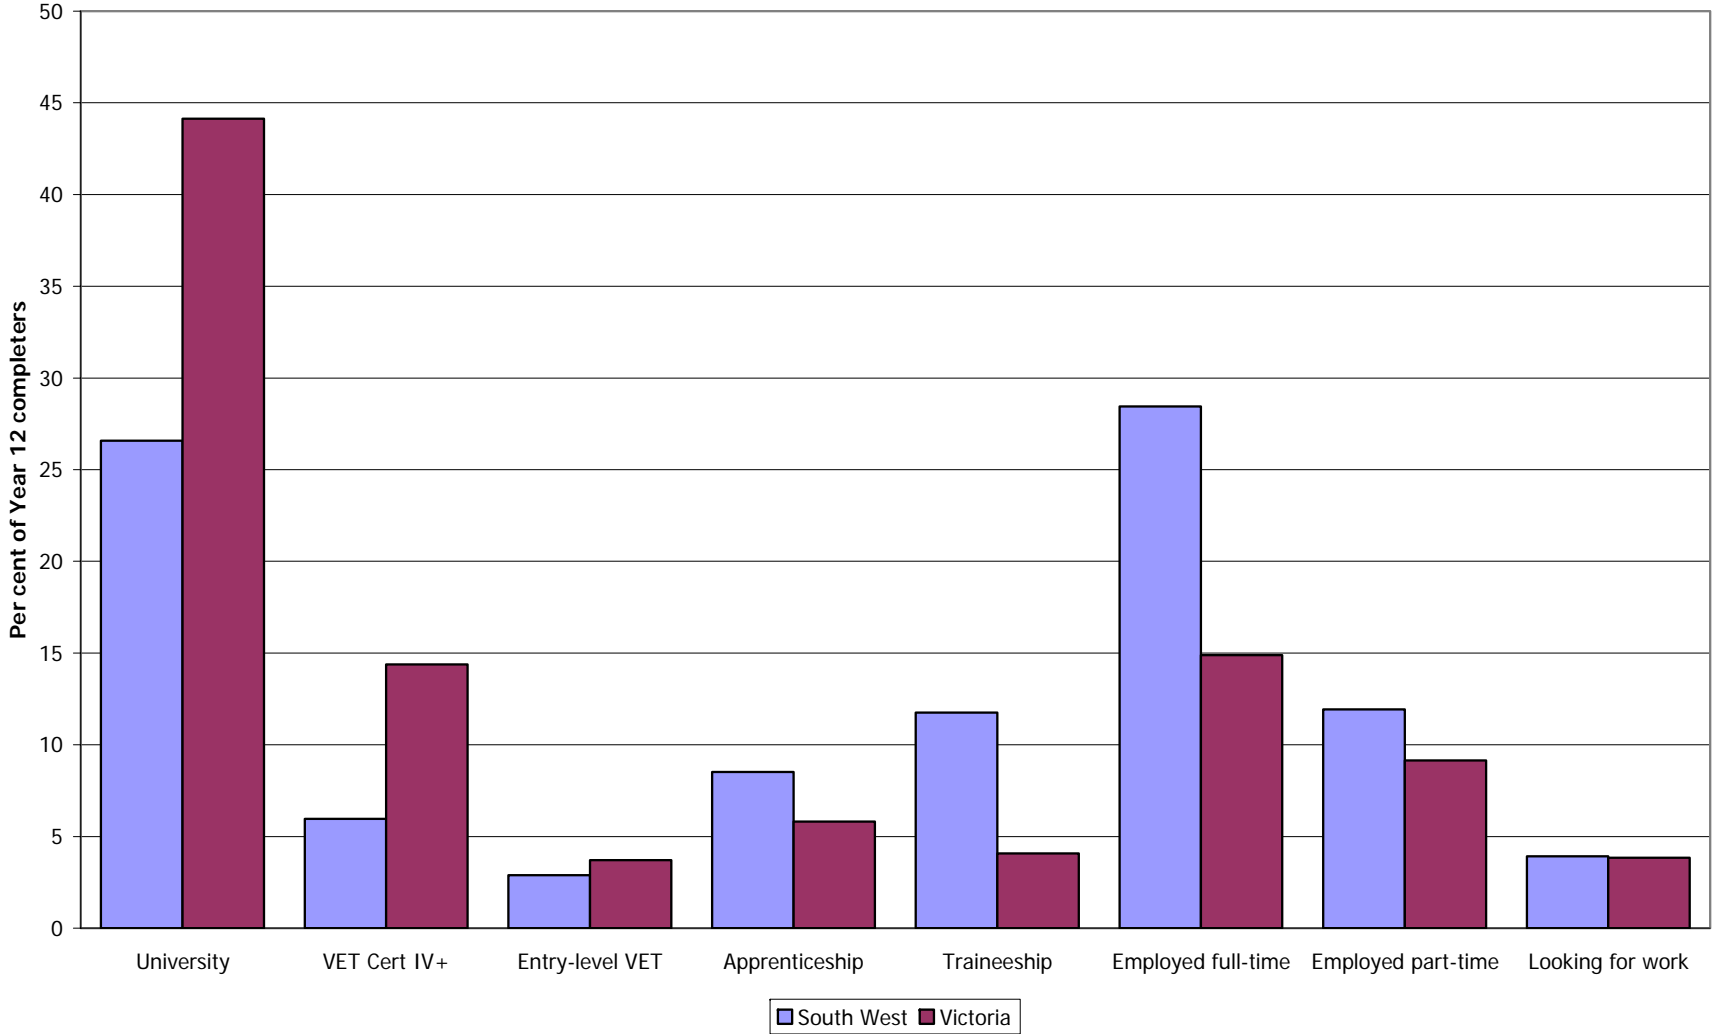

Region	Estimated number of early leavers		TAFE/VET	Apprentice	Trainee	Employed full-time	Employed part-time	Looking for work	All early leavers
Smart Geelong	578	n	26	87	21	50	30	26	240
		%	10.8	36.3	8.8	20.8	12.5	10.8	100.0
South East	742	n	43	78	19	72	30	48	290
		%	14.8	26.9	6.6	24.8	10.3	16.6	100.0
South Gippsland Bass Coast	207	n	8	59	8	17	14	14	120
		%	6.7	49.2	6.7	14.2	11.7	11.7	100.0
South West	174	n	7	29	7	17	4	9	73
		%	9.6	39.7	9.6	23.3	5.5	12.3	100.0
Wimmera Southern Mallee	98	n	3	20	8	7	2	5	45
		%	6.7	44.4	17.8	15.6	4.4	11.1	100.0
WynBay	391	n	39	54	10	32	18	27	180
		%	21.7	30.0	5.6	17.8	10.0	15.0	100.0
<i>Victoria</i>	<i>11096</i>	<i>n</i>	<i>662</i>	<i>1510</i>	<i>332</i>	<i>880</i>	<i>526</i>	<i>638</i>	<i>4548</i>
		<i>%</i>	<i>14.6</i>	<i>33.2</i>	<i>7.3</i>	<i>19.3</i>	<i>11.6</i>	<i>14.0</i>	<i>100.0</i>

Figure 1 Destinations of 2007 Year 12 completers, South West LLEN and Victoria

* Completers who deferred a place at university or TAFE/VET have been allocated to their labour market destinations.