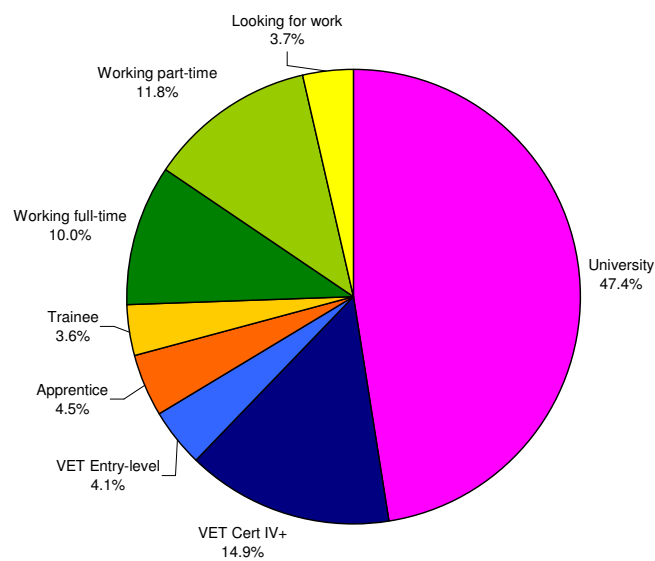

Figure 1. Destinations of 2006 Year 12 Completers in South West LLEN (%)

* Students who deferred a place at university have been allocated to their labour market destination.

Figure 2. Destinations of 2005 Year 12 Completers in Victoria (%)