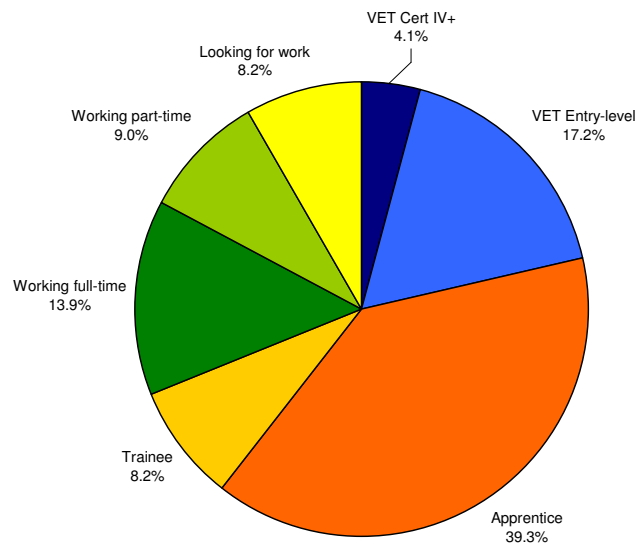

Figure 5. Destinations of 2006 Early School Leavers in South West LLEN (%)

Figure 6. Destinations of 2005 Early School Leavers in Victoria (%)

Table 4. South West – Destinations of all school leavers by year level (LLEN and Victoria)