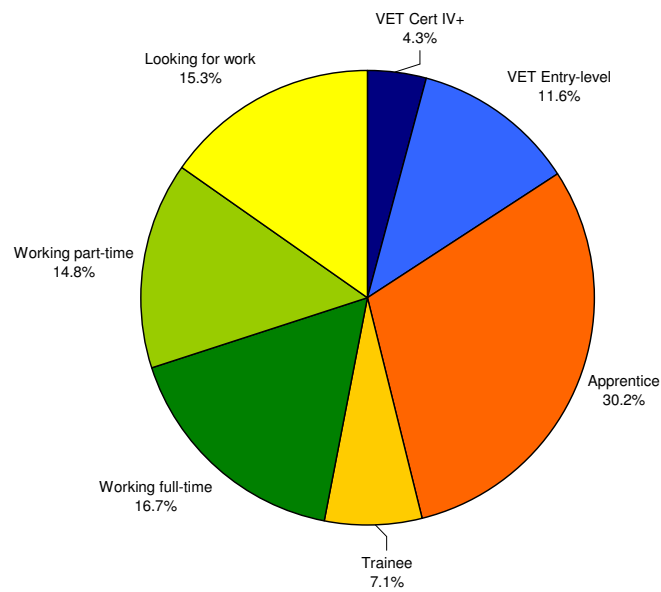

Figure 5. Destinations of 2006 Early School Leavers in South West LLEN (%)

Figure 6. Destinations of 2005 Early School Leavers in Victoria (%)

Table 4. South West – Destinations of all school leavers by year level (LLEN and Victoria)