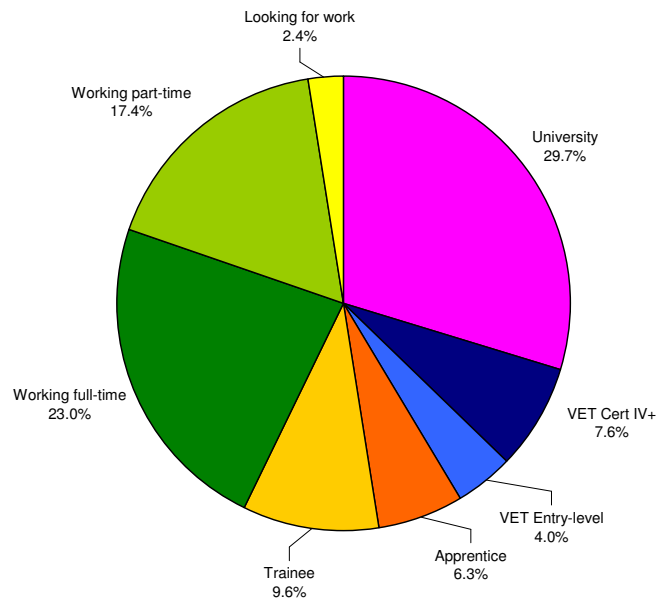

Figure 1. Destinations of 2006 Year 12 Completers in South West LLEN (%)

* Students who deferred a place at university have been allocated to their labour market destination.